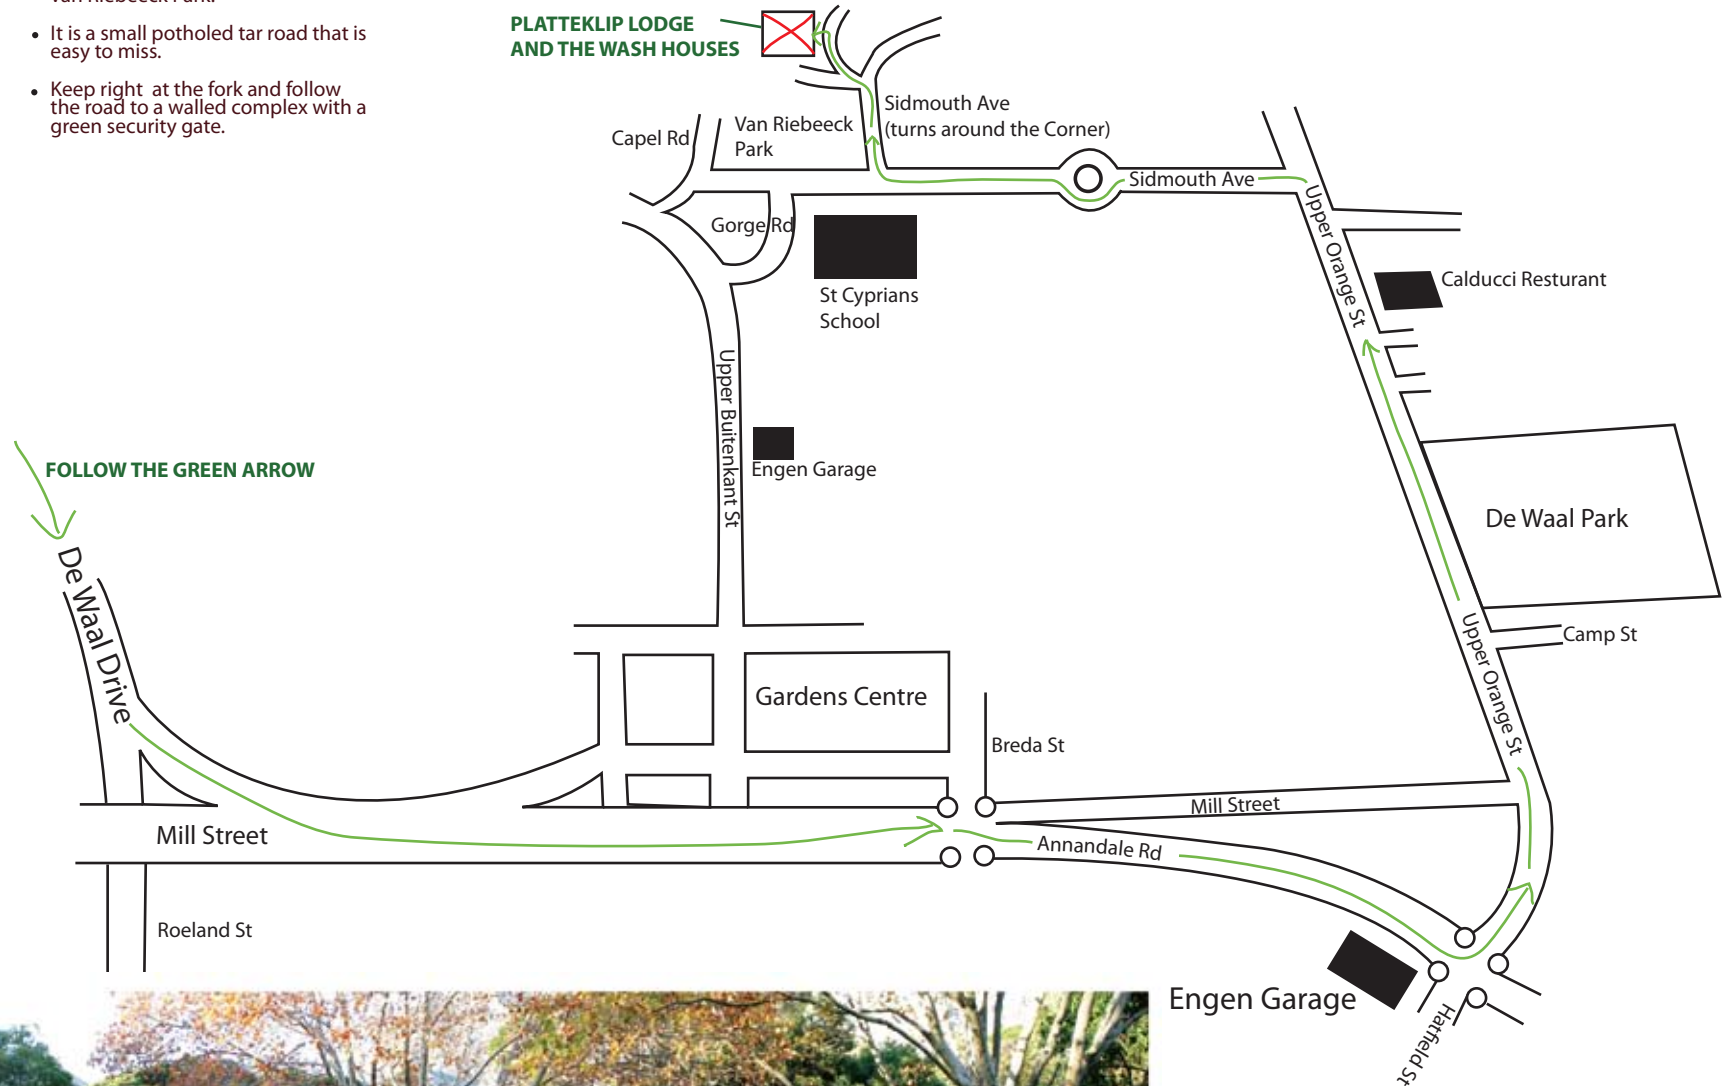

Directions

- After you have turned left into Sidmouth Ave
- Take the first turning to your left at van Riebeeck Park.
- It is a small potholed tar road that is easy to miss.
- Keep right at the fork and follow the road to a walled complex with a green security gate.